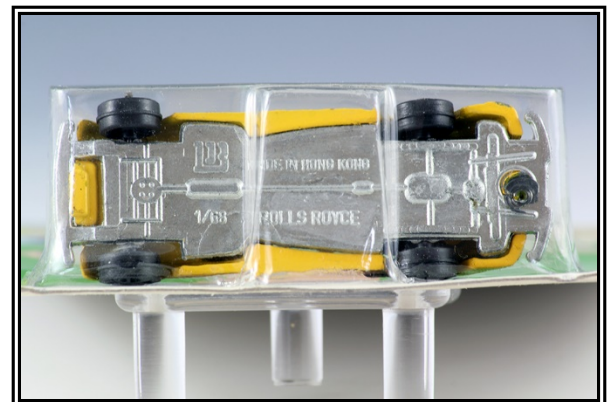

# THE HARVEY MERCHEUM

*Toys, games and more featuring characters from Harvey Comics*

Richie Rich Old Timer Car, Rolls Royce variant, Exhibit 14.1

Photos courtesy of Jonathan Sternfeld

# THE HARVEY MERCHEUM

*Toys, games and more featuring characters from Harvey Comics*

Richie Rich Old Timer Car, Rolls Royce variant, Exhibit 14.1

<b>Product Name</b>	Richie Rich Old Timer Car
<b>Product Number</b>	6206-7
<b>UPC</b>	07180262067
<b>Manufacturer</b>	Larami Corp.
<b>Country of Origin</b>	Hong Kong
<b>Copyright</b>	1981
<b>Copyright Holder</b>	Harvey Features
<b>Age Statement</b>	CAUTION: NOT RECOMMENDED FOR CHILDREN UNDER 3 YEARS OF AGE
<b>Item Type</b>	Rack Toy
<b>Outer Packaging</b>	Blister Pack
<b>Characters Depicted</b>	Richard "Richie" Rich Jr.
<b>Contributor</b>	The Harvey Mercheum Permanent Collection

Exhibit post: <https://www.harveymercheum.com/exhibits/richie-rich-old-timer-car-rolls-royce-variant/>

Blog post: "First exhibit posted!" <https://www.harveymercheum.com/2014/04/first-exhibit-posted/>