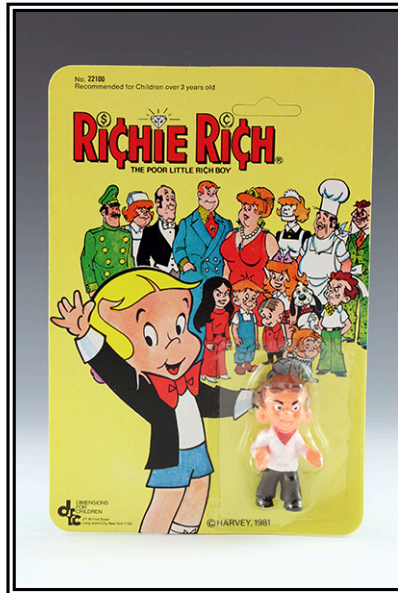

THE HARVEY MERCHEUM

Toys, games and more featuring characters from Harvey Comics

Reggie figure, Exhibit 14.12

Photos courtesy of Jonathan Sternfeld

THE HARVEY MERCHEUM

Toys, games and more featuring characters from Harvey Comics

Reggie figure, Exhibit 14.12

Product Number	22100
Manufacturer	Dimensions For Children
Country of Origin	Hong Kong
Copyright	1981
Copyright Holder	Harvey
Age Statement	Recommended for Children over 3 years old
Item Type	Rack Toy
Outer Packaging	Blister Pack
Characters Depicted	Reginald "Reggie" Van Dough Jr.
Contributor	The Harvey Mercheum Permanent Collection