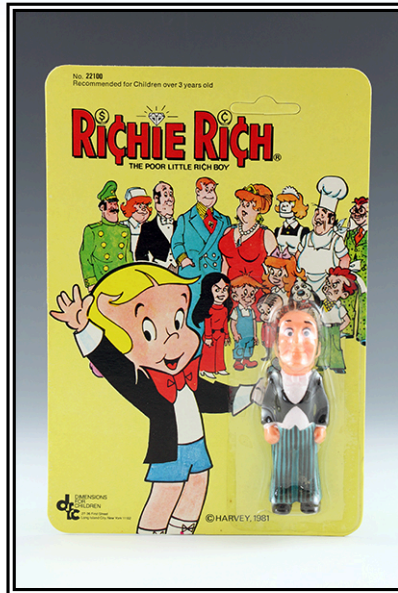

THE HARVEY MERCHEUM

Toys, games and more featuring characters from Harvey Comics

Cadbury figure, Exhibit I4.9

Photos courtesy of Jonathan Sternfeld

THE HARVEY MERCHEUM

Toys, games and more featuring characters from Harvey Comics

Cadbury figure, Exhibit I4.9

Product Number	22100
Manufacturer	Dimensions For Children
Country of Origin	Hong Kong
Copyright	1981
Copyright Holder	Harvey
Age Statement	Recommended for Children over 3 years old
Item Type	Rack Toy
Outer Packaging	Blister Pack
Characters Depicted	Cadbury the Perfect Butler
Contributor	The Harvey Mercheum Permanent Collection